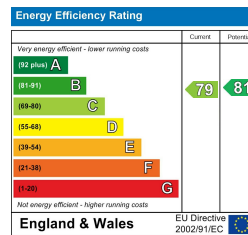

The Big Property Shop

www.thebigpropertyshop.com

Tel: 01925 575 883

£650 PCM

Floor Plan

Area Map

Energy Efficiency Graph

These particulars, whilst believed to be accurate are set out as a general outline only for guidance and do not constitute any part of an offer or contract. Intending purchasers should not rely on them as statements of representation of fact, but must satisfy themselves by inspection or otherwise as to their accuracy. No person in this firm's employment has the authority to make or give any representation or warranty in respect of the property.